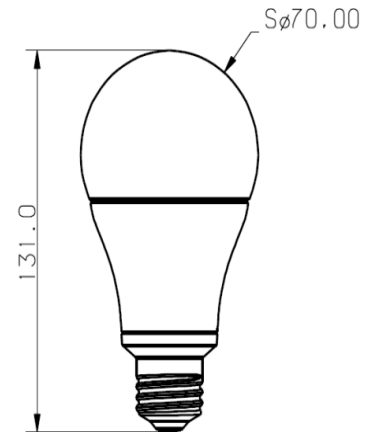

APPLICATIONS

Residential/Hotel/General Purpose

PRODUCT SPECIFICATIONS

Wattage	: 9W
Base	: E27
Lumens	: 800lm
IP	: IP20
Colors	: 16 million colors available
Features	: Dimming, color temperature change, RGB full color
Input Voltage	: AC 220V – 240V
CCT	: 2500K-6500K RGB
PF	: ≥ 0.5
CRI	: ≥ 80
Reflector Degree	: 220°
BT Version	: BT 4.0/Mesh
Compatible	: iOS 8.0 or above/ Android 4.3 or above
Firmware Version	: Android : v1.1.25 , IOS v1.9.6.8.1
Average Life Time	: 25000h

APPLICATIONS

Residential/Hotel/General Purpose

PRODUCT SPECIFICATIONS

Wattage	: 13W
Base	: E27
Lumens	: 1000lm
IP	: IP20
Colors	: 16 million colors available
Features	: Dimming, color temperature change, RGB full color
Input Voltage	: AC 220V – 240V
CCT	: 2500K-6500K RGB
PF	: ≥0.5
CRI	: ≥80
Reflector Degree	: 220°
BT Version	: BT 4.0/Mesh
Compatible	: iOS 8.0 or above/ Android 4.3 or above
Firmware Version	: Android : v1.1.25 , IOS v1.9.6.8.1
Average Life Time	: 25000h

APPLICATIONS

Residential/Hotel/General Purpose

PRODUCT SPECIFICATIONS

Input rating	: DC 5V 1A-2A
Standby current	: <90mA
Communication protocol	: 802.11b/g/n
Mesh type	: Bluetooth
Bluetooth version	: BT 4.0/Mesh
Recommended BT distance	: ≤20M
Communication rate	: 1Mbps
Cable and gateway color	: White
USB cable length	: 1m
Operating temperature	: -10°C to 40°C
USB Cable	: USB Type Micro-B to USB Type A
Weight	: 39.2g
Size	: L 60mm * W 60mm * H 28mm
